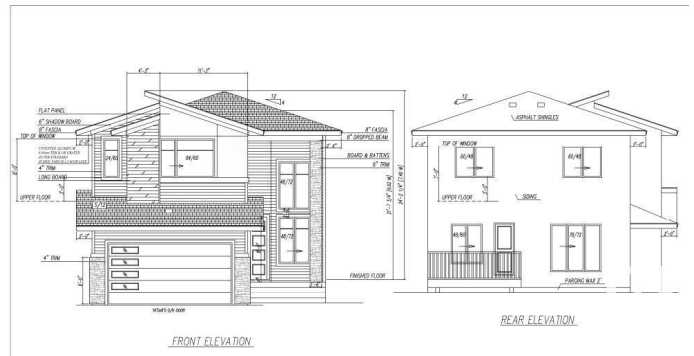

$705,000 - N/A, Rural Leduc County

MLS® #E4428621

$705,000

4 Bedroom, 3.00 Bathroom, 2,406 sqft

Rural on 0.13 Acres

Irvin Creek, Rural Leduc County, AB

This amazing 2400 sq ft + home features 5 beds and 3 baths with 9 foot ceilings. Yes , main floor upper floor and even the basement. With high end finishes such as quartz counter tops, blue tooth speaker systems, a glass railing , a full finished garage , and a 200 amp electrical breaker this home has it all. Not to mention it is located on a 30 POCKET lot which gives you a total front foot of 43 feet. With a spice kitchen , deck and lots of room to roam this house is perfect for any family

Built in 2025

Essential Information

MLS® #	E4428621
Price	$705,000
Bedrooms	4
Bathrooms	3.00
Full Baths	3
Square Footage	2,406
Acres	0.13
Year Built	2025
Type	Rural
Sub-Type	Detached Single Family
Style	2 Storey
Status	Active

Community Information