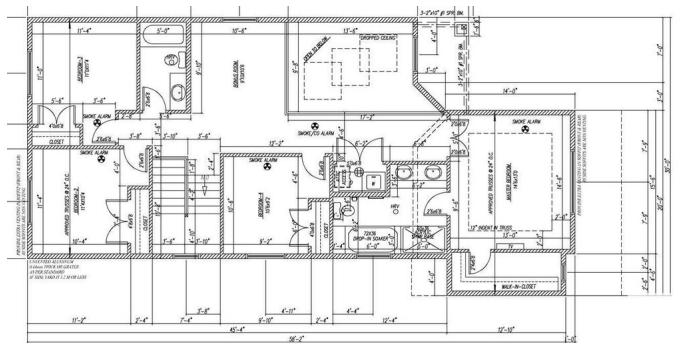

\$705,000 - N/A, Rural Leduc County

MLS® #E4428621

\$705,000

4 Bedroom, 3.00 Bathroom, 2,406 sqft

Rural on 0.13 Acres

Irvin Creek, Rural Leduc County, AB

This amazing 2400 sq ft + home features 5 beds and 3 baths with 9 foot ceilings. Yes , main floor upper floor and even the basement. With high end finishes such as quartz counter tops, blue tooth speaker systems, a glass railing , a full finished garage , and a 200 amp electrical breaker this home has it all. Not to mention it is located on a 30 POCKET lot which gives you a total front foot of 43 feet. With a spice kitchen , deck and lots of room to roam this house is perfect for any family

Built in 2025

Essential Information

MLS® #	E4428621
Price	\$705,000
Bedrooms	4
Bathrooms	3.00
Full Baths	3
Square Footage	2,406
Acres	0.13
Year Built	2025
Type	Rural
Sub-Type	Detached Single Family
Style	2 Storey
Status	Active

Community Information

Address	N/A
Area	Rural Leduc County
Subdivision	Irvin Creek
City	Rural Leduc County
County	ALBERTA
Province	AB
Postal Code	T4X 3C4

Amenities

Features	Carbon Monoxide Detectors, Ceiling 9 ft., Closet Organizers, Deck, Detectors Smoke, Hot Water Natural Gas, HRV System, Natural Gas BBQ Hookup, Natural Gas Stove Hookup
----------	---