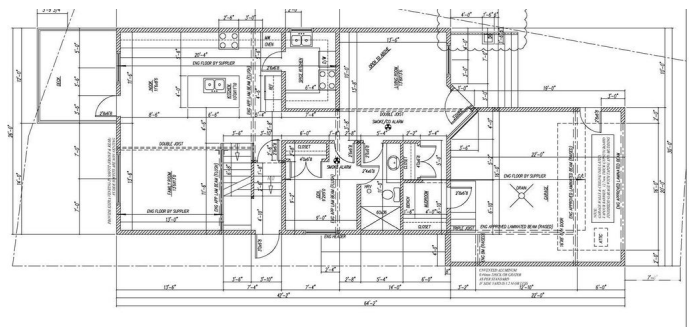

\$705,000 - N/A, Rural Leduc County

MLS® #E4428621

\$705,000

4 Bedroom, 3.00 Bathroom, 2,406 sqft

Rural on 0.13 Acres

Irvin Creek, Rural Leduc County, AB

This amazing 2400 sq ft + home features 5 beds and 3 baths with 9 foot ceilings. Yes , main floor upper floor and even the basement. With high end finishes such as quartz counter tops, blue tooth speaker systems, a glass railing , a full finished garage , and a 200 amp electrical breaker this home has it all. Not to mention it is located on a 30 POCKET lot which gives you a total front foot of 43 feet. With a spice kitchen , deck and lots of room to roam this house is perfect for any family

Built in 2025

Essential Information

MLS® #	E4428621
Price	\$705,000
Bedrooms	4
Bathrooms	3.00
Full Baths	3
Square Footage	2,406
Acres	0.13
Year Built	2025
Type	Rural
Sub-Type	Detached Single Family
Style	2 Storey
Status	Active

Community Information

Address	N/A
Area	Rural Leduc County
Subdivision	Irvin Creek
City	Rural Leduc County
County	ALBERTA
Province	AB
Postal Code	T4X 3C4

Amenities

Features	Carbon Monoxide Detectors, Ceiling 9 ft., Closet Organizers, Deck, Detectors Smoke, Hot Water Natural Gas, HRV System, Natural Gas BBQ Hookup, Natural Gas Stove Hookup
----------	---