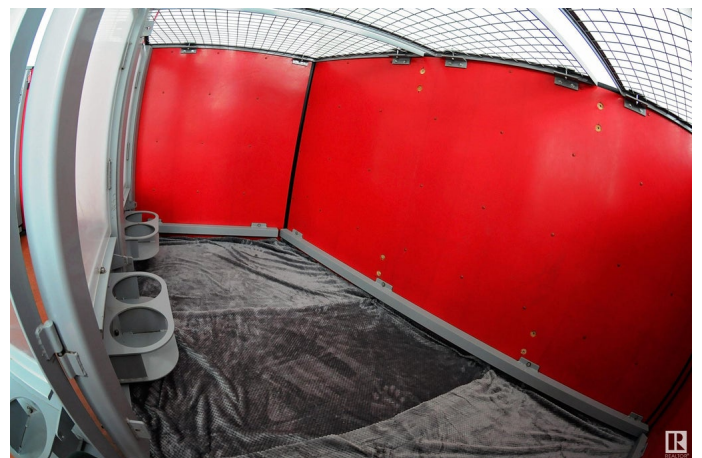

Courtesy Of Sergio Maione Of RE/MAX Elite

$2,150,000 - 51227 Rge Road 280, Rural Parkland County

MLS® #E4418075

$2,150,000

0 Bedroom, 0.00 Bathroom,
Business with Property on 0.00 Acres

None, Rural Parkland County, AB

Business and Property for Sale We are pleased to present a unique opportunity to acquire YEG Kennel, a well-established pet boarding and training facility, along with 52 acres of prime land in Rural Parkland County. YEG Kennel is a reputable pet care facility offering comprehensive boarding and training services for dogs. With a strong client base and a commitment to exceptional animal care, the business has built a solid reputation in the community. The facility is fully equipped with modern amenities, including climate-controlled kennels, spacious play areas, and grooming stations. 100+ dogs (potential for expansion) with 4 off leash parks, 24/7 monitoring with advanced security camera's & lighting. Dedicated team of trained staff ensures the highest standards of care for all pets. 52 acres, 2 Amazing Kennel buildings constructed to residential building code, 2 onsite homes for staff or owners to live. Horse barn, 3 chicken coops. Strategically situated within close proximity to Edmonton.

Built in 2016

Essential Information

MLS® #	E4418075
Price	$2,150,000